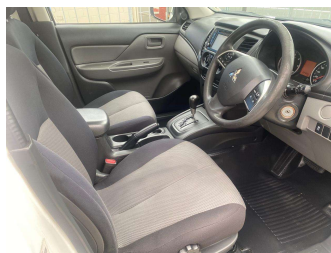

# 2018 Mitsubishi Triton SC C GLX 5AT 2.4D

**Purchase Price** **\$17,995**  
Includes GST, Registration & Licensing

Finance may be available on this vehicle. Ask one of our friendly staff for more information.

Body Style  
**2 door, Ute**

Odometer  
**224,666 km**

Engine  
**2442 cc, Internal Combustion**

Fuel Type  
**Diesel**

Transmission  
**Auto**

Wheels  
-

VIN  
**MMAYYKK10JH028164**

Interior  
**Black**