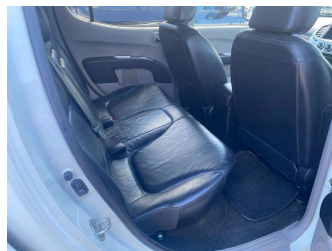

2011 Mitsubishi Triton 4WD 2.5D D/CAB GLS M

Purchase Price **$19,995**
Includes GST, Registration & Licensing

Finance may be available on this vehicle. Ask one of our friendly staff for more information.

Gain peace of mind with Mechanical Breakdown Insurance. **Ask us how.**

Top features

None Listed

Body Style
Ute

Odometer
175,307 km

Engine
2477 cc, Internal Combustion

Fuel Type
Diesel

Transmission
5-Speed Manual

Wheels
-

VIN
MMAJNKB40BD014366

Interior
-

Safety

Based on 2024 UCSR rating for 06-15 models

Reg No.
FWY543

Ext Colour
White

History
NZ New

Seats
5 seats

CO2 Emissions
★ ★ ☆ ☆ ☆ ☆
253 grams/km

Energy Economy
★ ☆ ☆ ☆ ☆ ☆
Annual fuel cost of $3,720
9.5L per 100km

Cost per year is an estimate based on diesel price of $2.00 per litre and an average distance of 14000 km. Includes Road User Charges (RUC). Emissions and Energy Economy figures standardised to 3P WLTP.

Stock ID: 1411

GREENSTONE IMPORTS

Greenstone Imports NZ Ltd | Phone 07 579 9340 | Email bargainautosltd@gmail.com
999 Cameron Road, Gate Pa, Tauranga 3112, New Zealand
www.greenstoneimports.co.nz