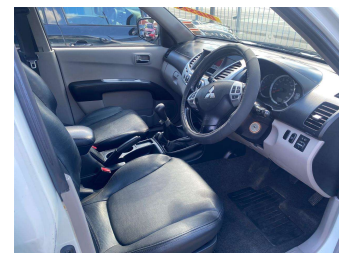

# 2011 Mitsubishi Triton 4WD 2.5D D/CAB GLS M

**Purchase Price** **\$19,995**  
Includes GST, Registration & Licensing

Finance may be available on this vehicle. Ask one of our friendly staff for more information.

Gain peace of mind with Mechanical Breakdown Insurance. **Ask us how.**

**Top features**

None Listed

Body Style  
**Ute**

Odometer  
**175,307 km**

Engine  
**2477 cc, Internal Combustion**

Fuel Type  
**Diesel**